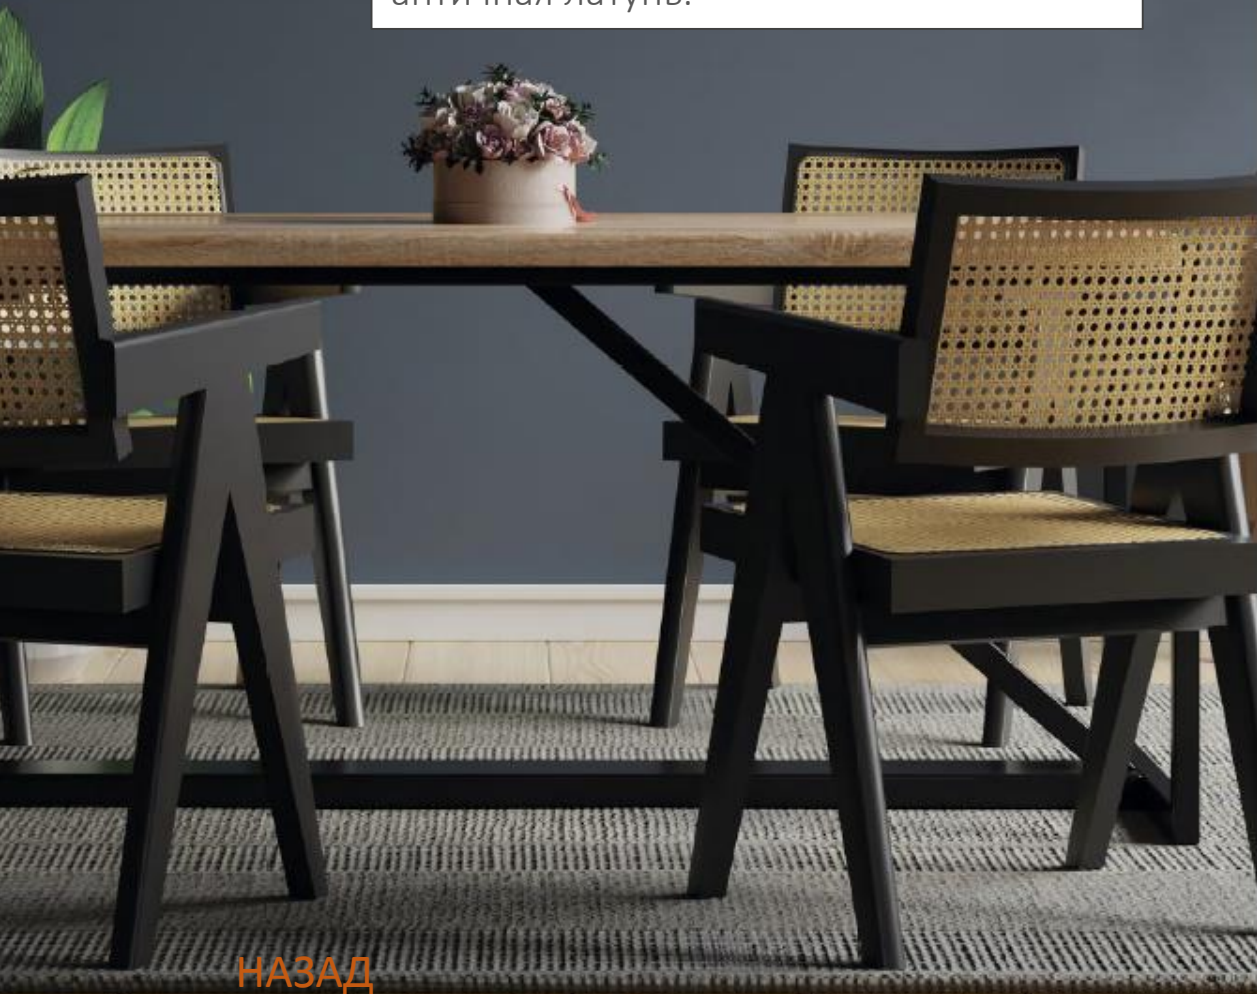

Коллекция Basis сочетает в себе разнообразные стеклянные элементы – рифленые стеклянные плафоны, а также круглый и вытянутый декор центрального штока люстр. Каркас светильников выполнен в цвете античная латунь.

НАЗАД